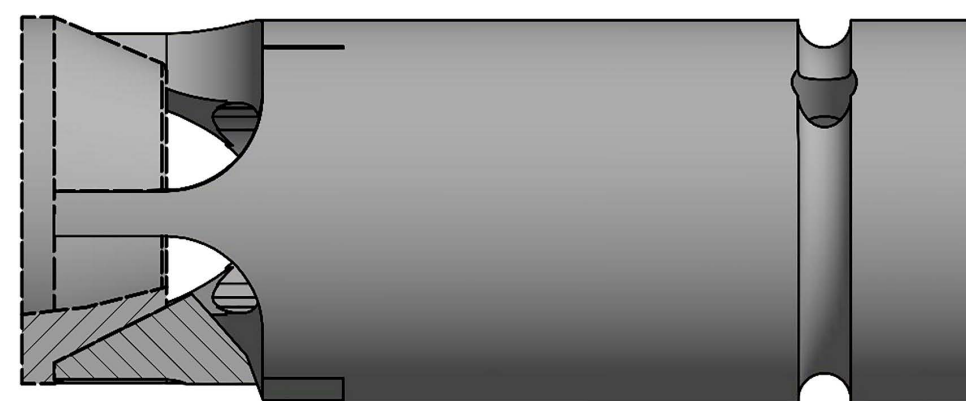

ALL DIMENSIONS IN MILLIMETERS

TITLE: SL1 Spezialschlüssel				www.bauzaun-discount.de	
NAME	SIGN	DATE	WEIGHT: 0,2		
DRAWN: BIŃCZAK		15/02/23		CODE: 75100	
CHK'D					
FINISH: HOT DIPPED GALVANISED			TOLERANCE: ±5%	SCALE: 1: 10	SHEET 1 OF 1