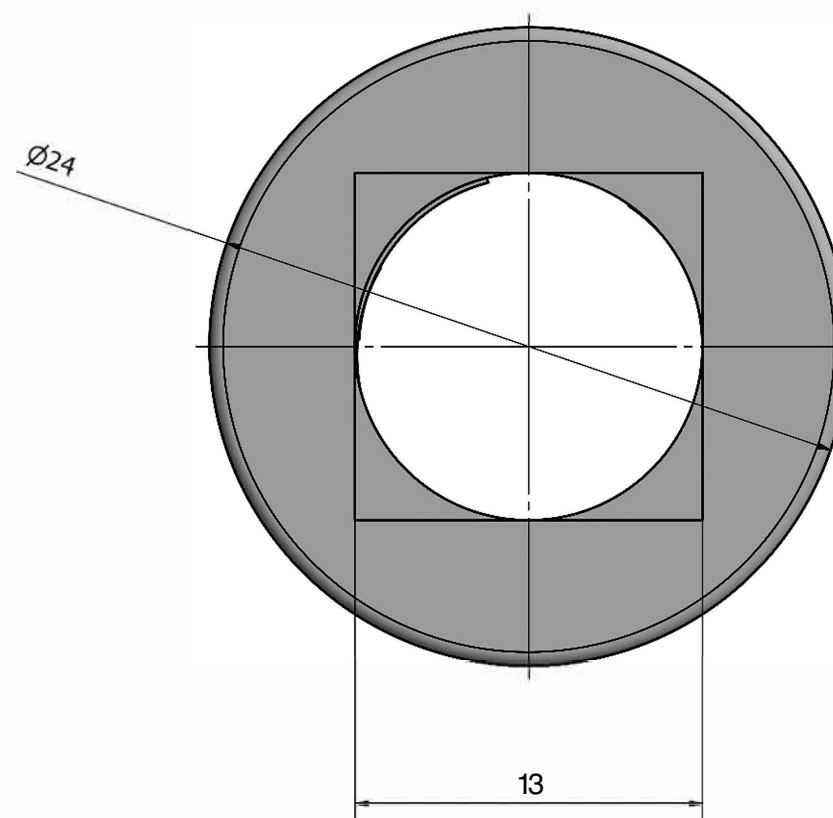

ALL DIMENSIONS IN MILLIMETERS

TITLE: SL1 Spezialschlüssel				www.bauzaun-discount.de	
NAME	SIGN	DATE	WEIGHT: 0,2		
DRAWN: BIŃCZAK		15/02/23		CODE: 75100	
CHK'D					
FINISH: HOT DIPPED GALVANISED			TOLERANCE: ±5%	SCALE: 1: 10	SHEET 1 OF 1