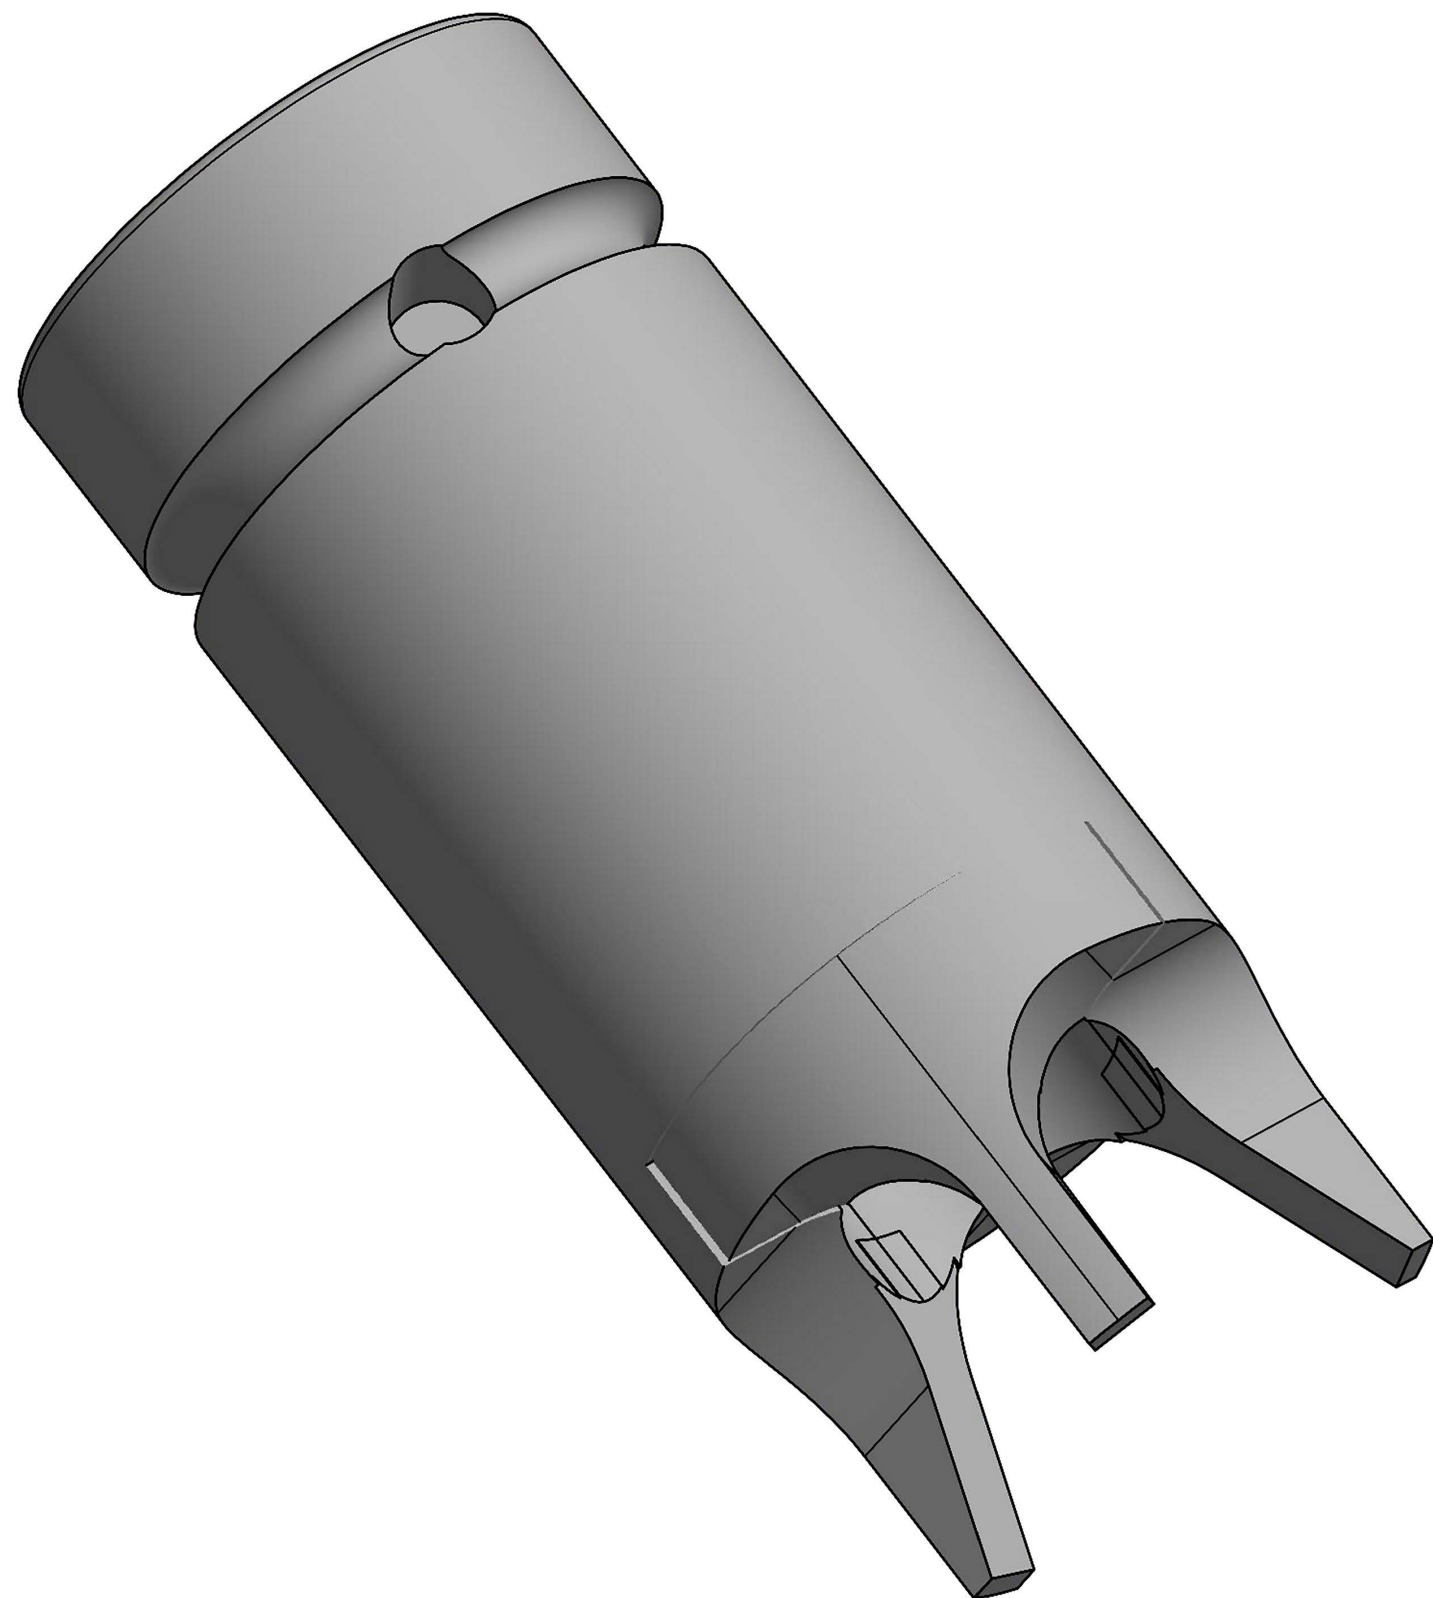

ALL DIMENSIONS IN MILLIMETERS

TITLE: SL1 Spezialschlüssel				www.bauzaun-discount.de	
NAME	SIGN	DATE	WEIGHT: 0,2		
DRAWN: BIŃCZAK		15/02/23		CODE: 75100	
CHK'D					
FINISH: HOT DIPPED GALVANISED			TOLERANCE: ±5%	SCALE: 1: 10	SHEET 1 OF 1