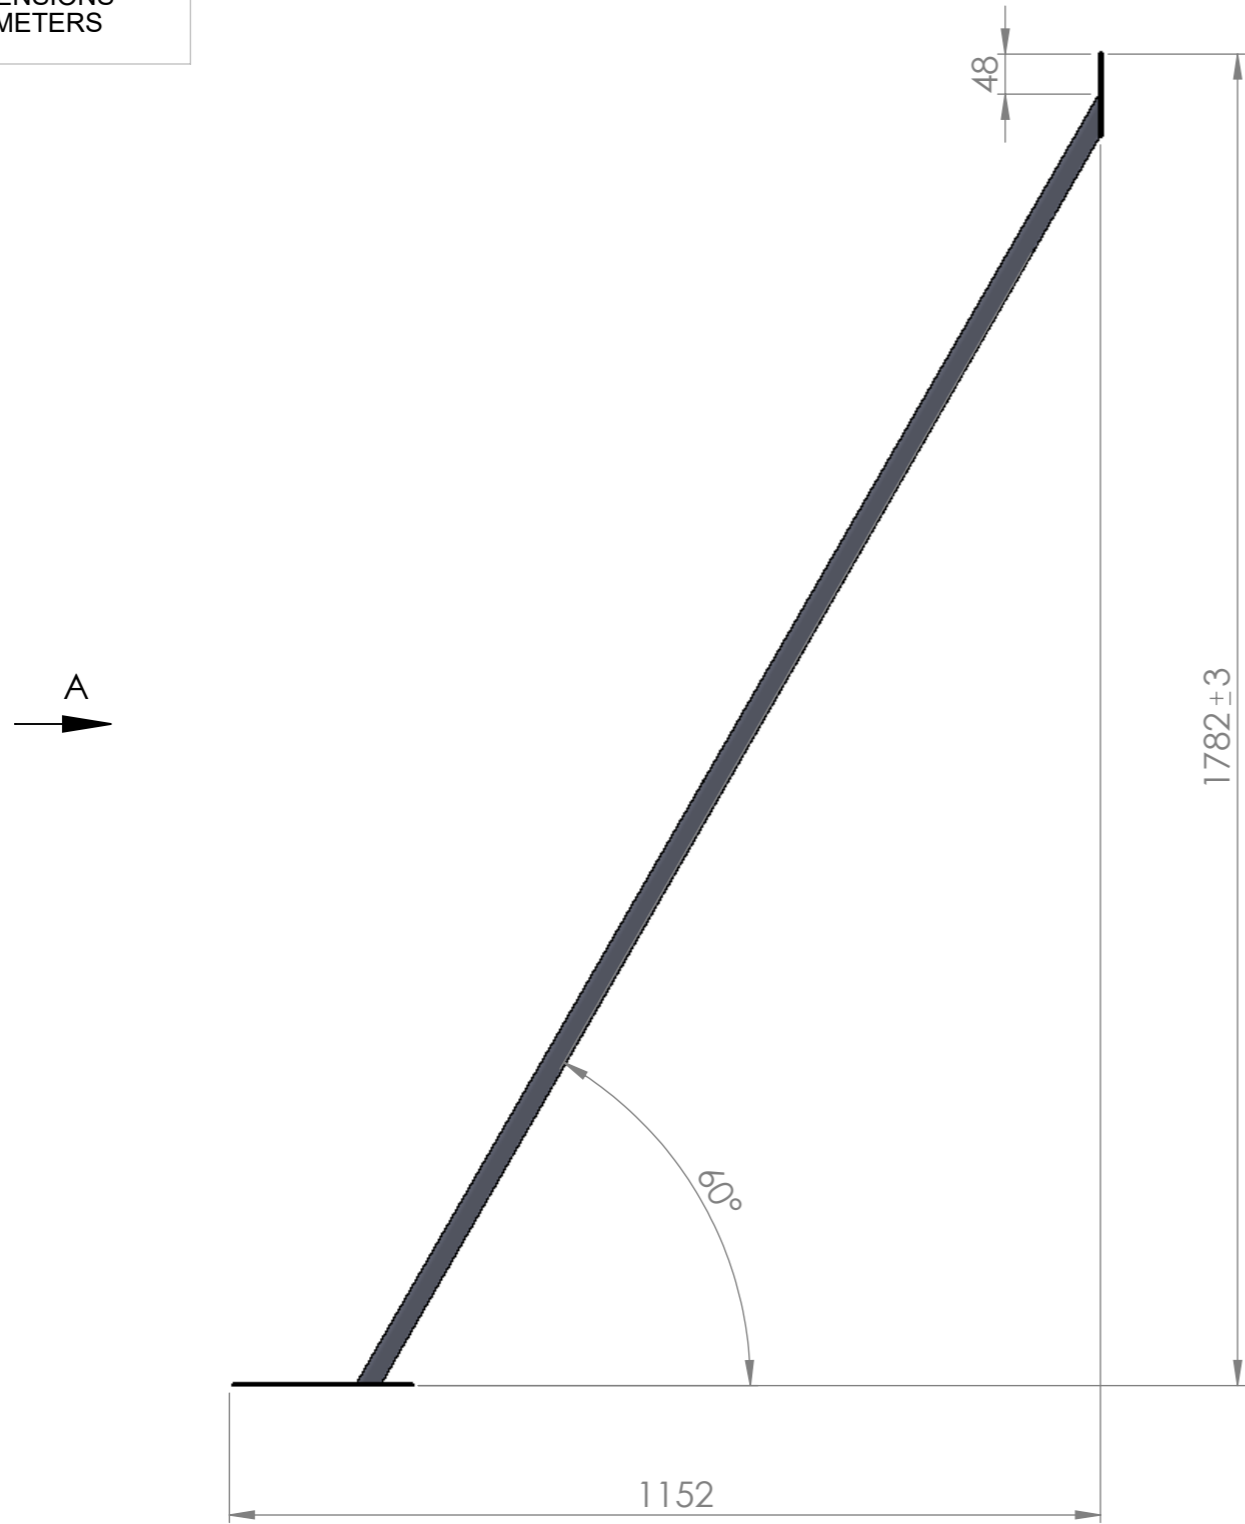

ALL DIMENSIONS
IN MILLIMETERS

A (1 : 2)

B (1 : 5)

TITLE:
ST1-01 Stützstrebe Solo

| | | | |
|----------------|------------------------------|--------|----------------|
| NAME | SIGN | DATE | MATERIAL: |
| DRAWN: BIŃCZAK | | 8/6/21 | |
| CHK'D: | | | |
| FINISH: | HOT DIPPED GALVANISED | | TOLERANCE: ±5% |

www.bauzaun-discount.de

CODE: 90030 Revision

SCALE: 1:10 SHEET 1 OF 1 A3