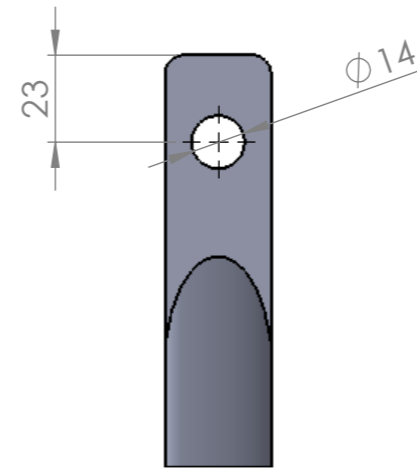

ALL DIMENSIONS
IN MILLIMETERS

A (1 : 2)

B (1 : 5)

TITLE:
ST1-01 Stützstrebe Solo

| | | | |
|----------------|------------------------------|--------|----------------|
| NAME | SIGN | DATE | MATERIAL: |
| DRAWN: BIŃCZAK | | 8/6/21 | |
| CHK'D: | | | |
| FINISH: | HOT DIPPED GALVANISED | | TOLERANCE: ±5% |

www.bauzaun-discount.de

CODE: 90030 Revision

SCALE: 1:10 SHEET 1 OF 1 A3