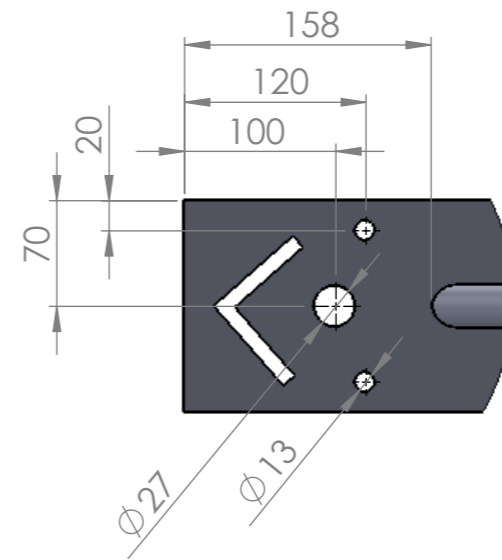

ALL DIMENSIONS
IN MILLIMETERS

A (1 : 2)

B (1 : 5)

TITLE:
ST1-01 Stützstrebe Solo

| | | | |
|----------------|------------------------------|--------|----------------|
| NAME | SIGN | DATE | MATERIAL: |
| DRAWN: BIŃCZAK | | 8/6/21 | |
| CHK'D: | | | |
| FINISH: | HOT DIPPED GALVANISED | | TOLERANCE: ±5% |

www.bauzaun-discount.de

CODE: 90030 Revision

SCALE: 1:10 SHEET 1 OF 1 A3