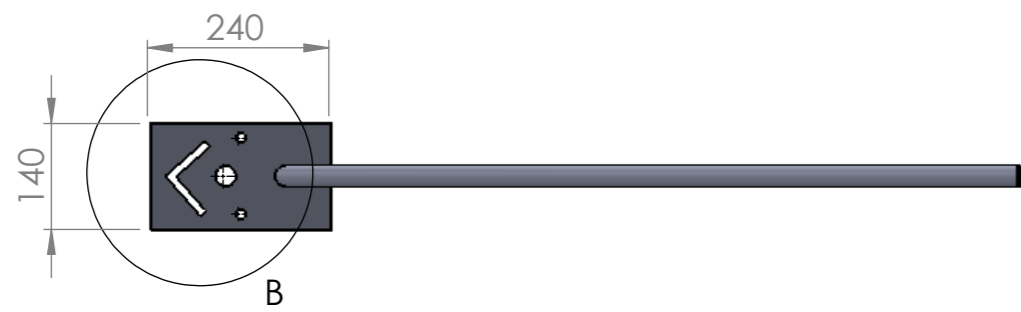

ALL DIMENSIONS
IN MILLIMETERS

A (1 : 2)

B (1 : 5)

TITLE:
ST1-01 Stützstrebe Solo

| | | | |
|----------------|------------------------------|--------|----------------|
| NAME | SIGN | DATE | MATERIAL: |
| DRAWN: BIŃCZAK | | 8/6/21 | |
| CHK'D: | | | |
| FINISH: | HOT DIPPED GALVANISED | | TOLERANCE: ±5% |

www.bauzaun-discount.de

CODE: 90030 Revision

SCALE: 1:10 SHEET 1 OF 1 A3