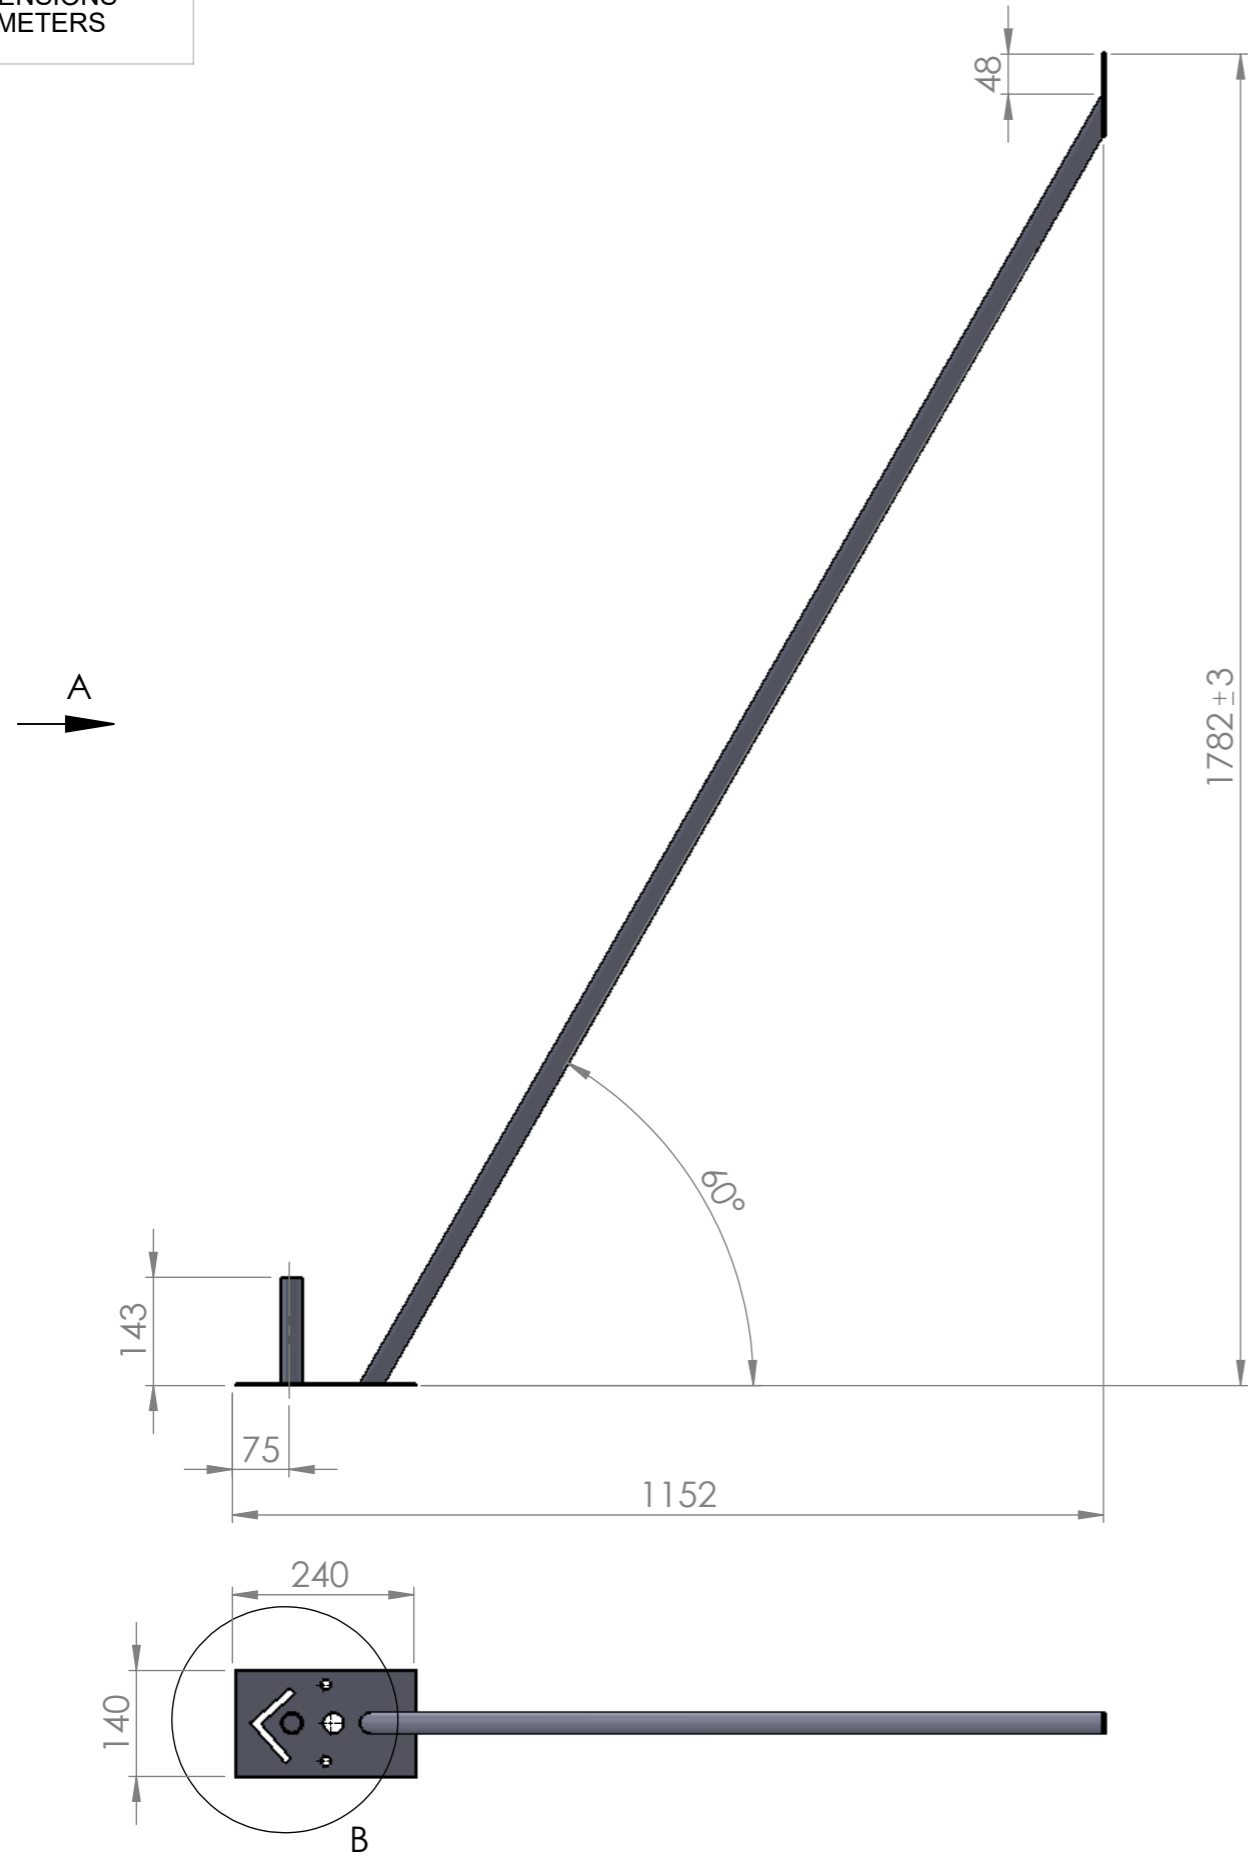

ALL DIMENSIONS  
IN MILLIMETERS

TITLE:  
**ST1-02 Stützstrebe Solo mit Pin**

NAME	SIGN	DATE	MATERIAL:
DRAWN	BIŃCZAK	8/6/21	
CHK'D			
FINISH:	<b>HOT DIPPED GALVANISED</b>		TOLERANCE: ±5%

**www.bauzaun-discount.de**

CODE: 90031 Revision

SCALE: 1:10 SHEET 1 OF 1 A3