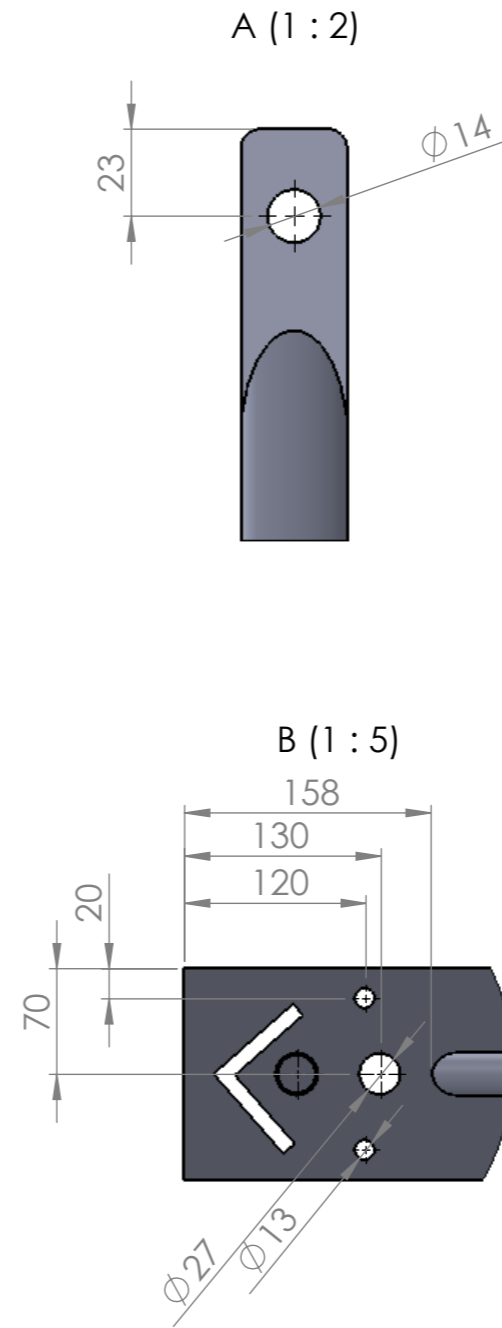

ALL DIMENSIONS  
IN MILLIMETERS

TITLE:  
**ST1-02 Stützstrebe Solo mit Pin**

NAME	SIGN	DATE	MATERIAL:
DRAWN	BIŃCZAK	8/6/21	
CHK'D			
FINISH:	<b>HOT DIPPED GALVANISED</b>		TOLERANCE: ±5%

**www.bauzaun-discount.de**

CODE: 90031 Revision

SCALE: 1:10 SHEET 1 OF 1 A3